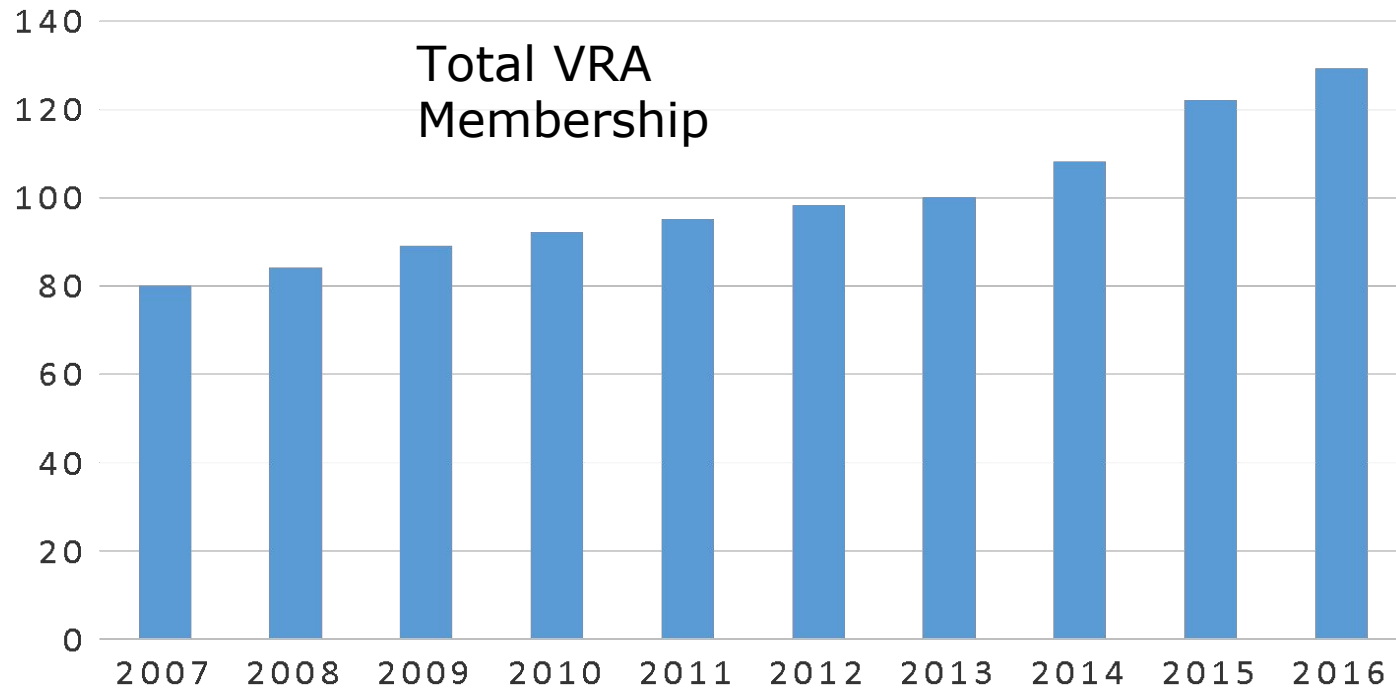

2016 VRA Membership Report

Current Membership

Basic: 38
Practitioners: 50
Teachers: 41
Benefactors: 0
Total: 129

VRA Stats

Current Facebook Fans: 307
Average Monthly Web Page Views: 5500
New Members This Year: 26
Non-Renewing Members: 19
The most common reasons for non-renewal are:
-Not currently practicing reiki
- Moving out of state