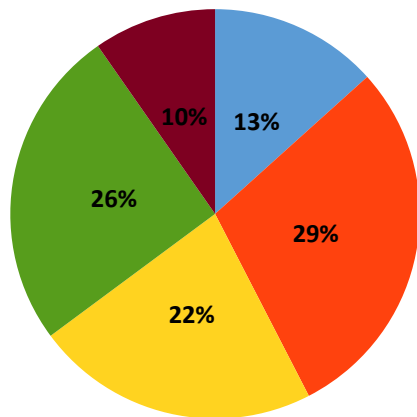

VRA Membership Year 2018 By County

- Addison - 12
- Bennington - 4
- Caledonia - 7
- Chittenden - 42
- Franklin - 11
- Grand Isle - 0
- Lamoille - 9
- Other States - 16
- Orange - 7
- Orleans - 10
- Rutland - 15
- Washington - 14
- Windham - 11
- Windsor - 7

VRA Membership 2018 by Region

- South - 13%
- Central - 29%
- North - 22%
- Chittenden - 26%
- Other States - 10%