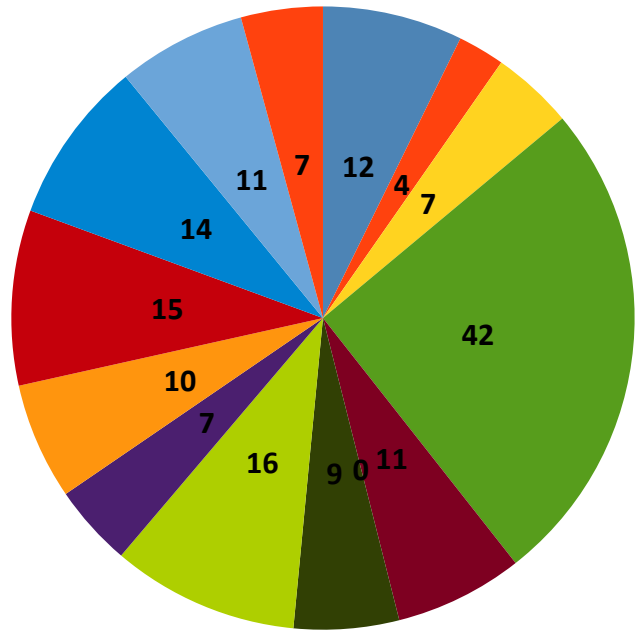

VRA Membership Year 2018 By County

- Addison - 12
- Bennington - 4
- Caledonia - 7
- Chittenden - 42
- Franklin - 11
- Grand Isle - 0
- Lamoille - 9
- Other States - 16
- Orange - 7
- Orleans - 10
- Rutland - 15
- Washington - 14
- Windham - 11
- Windsor - 7

VRA Membership 2018 by Region

- South - 13%
- Central - 29%
- North - 22%
- Chittenden - 26%
- Other States - 10%