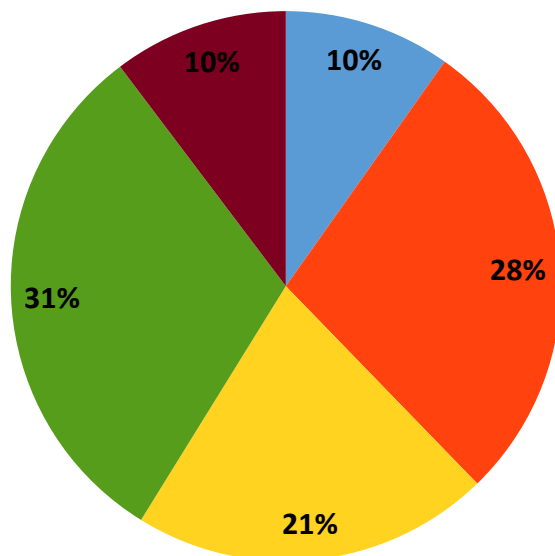

MEMBERSHIP BY REGION - OCTOBER 2019

VRA Membership Year 2019
By County - Members

- Addison
- Bennington
- Caledonia
- Chittenden
- Franklin
- Grand Isle
- Lamoille
- Other States
- Orange
- Orleans
- Rutland
- Washington
- Windham
- Windsor

VRA Membership October, 2019
by Region - Member %

- South
- Central
- North
- Chittenden
- Other States