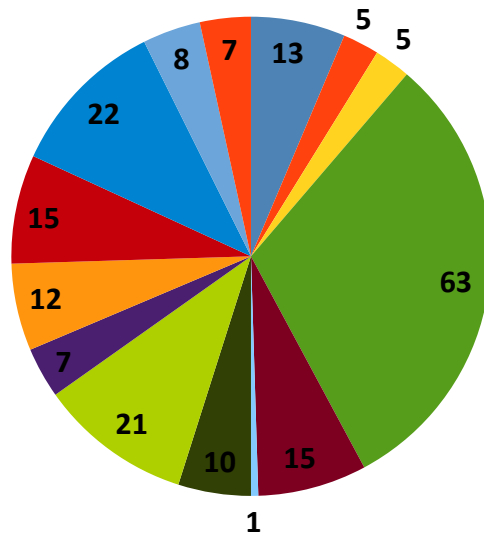

MEMBERSHIP BY REGION - OCTOBER 2019

VRA Membership Year 2019
By County - Members

- Addison
- Bennington
- Caledonia
- Chittenden
- Franklin
- Grand Isle
- Lamoille
- Other States
- Orange
- Orleans
- Rutland
- Washington
- Windham
- Windsor

VRA Membership October, 2019
by Region - Member %

- South
- Central
- North
- Chittenden
- Other States